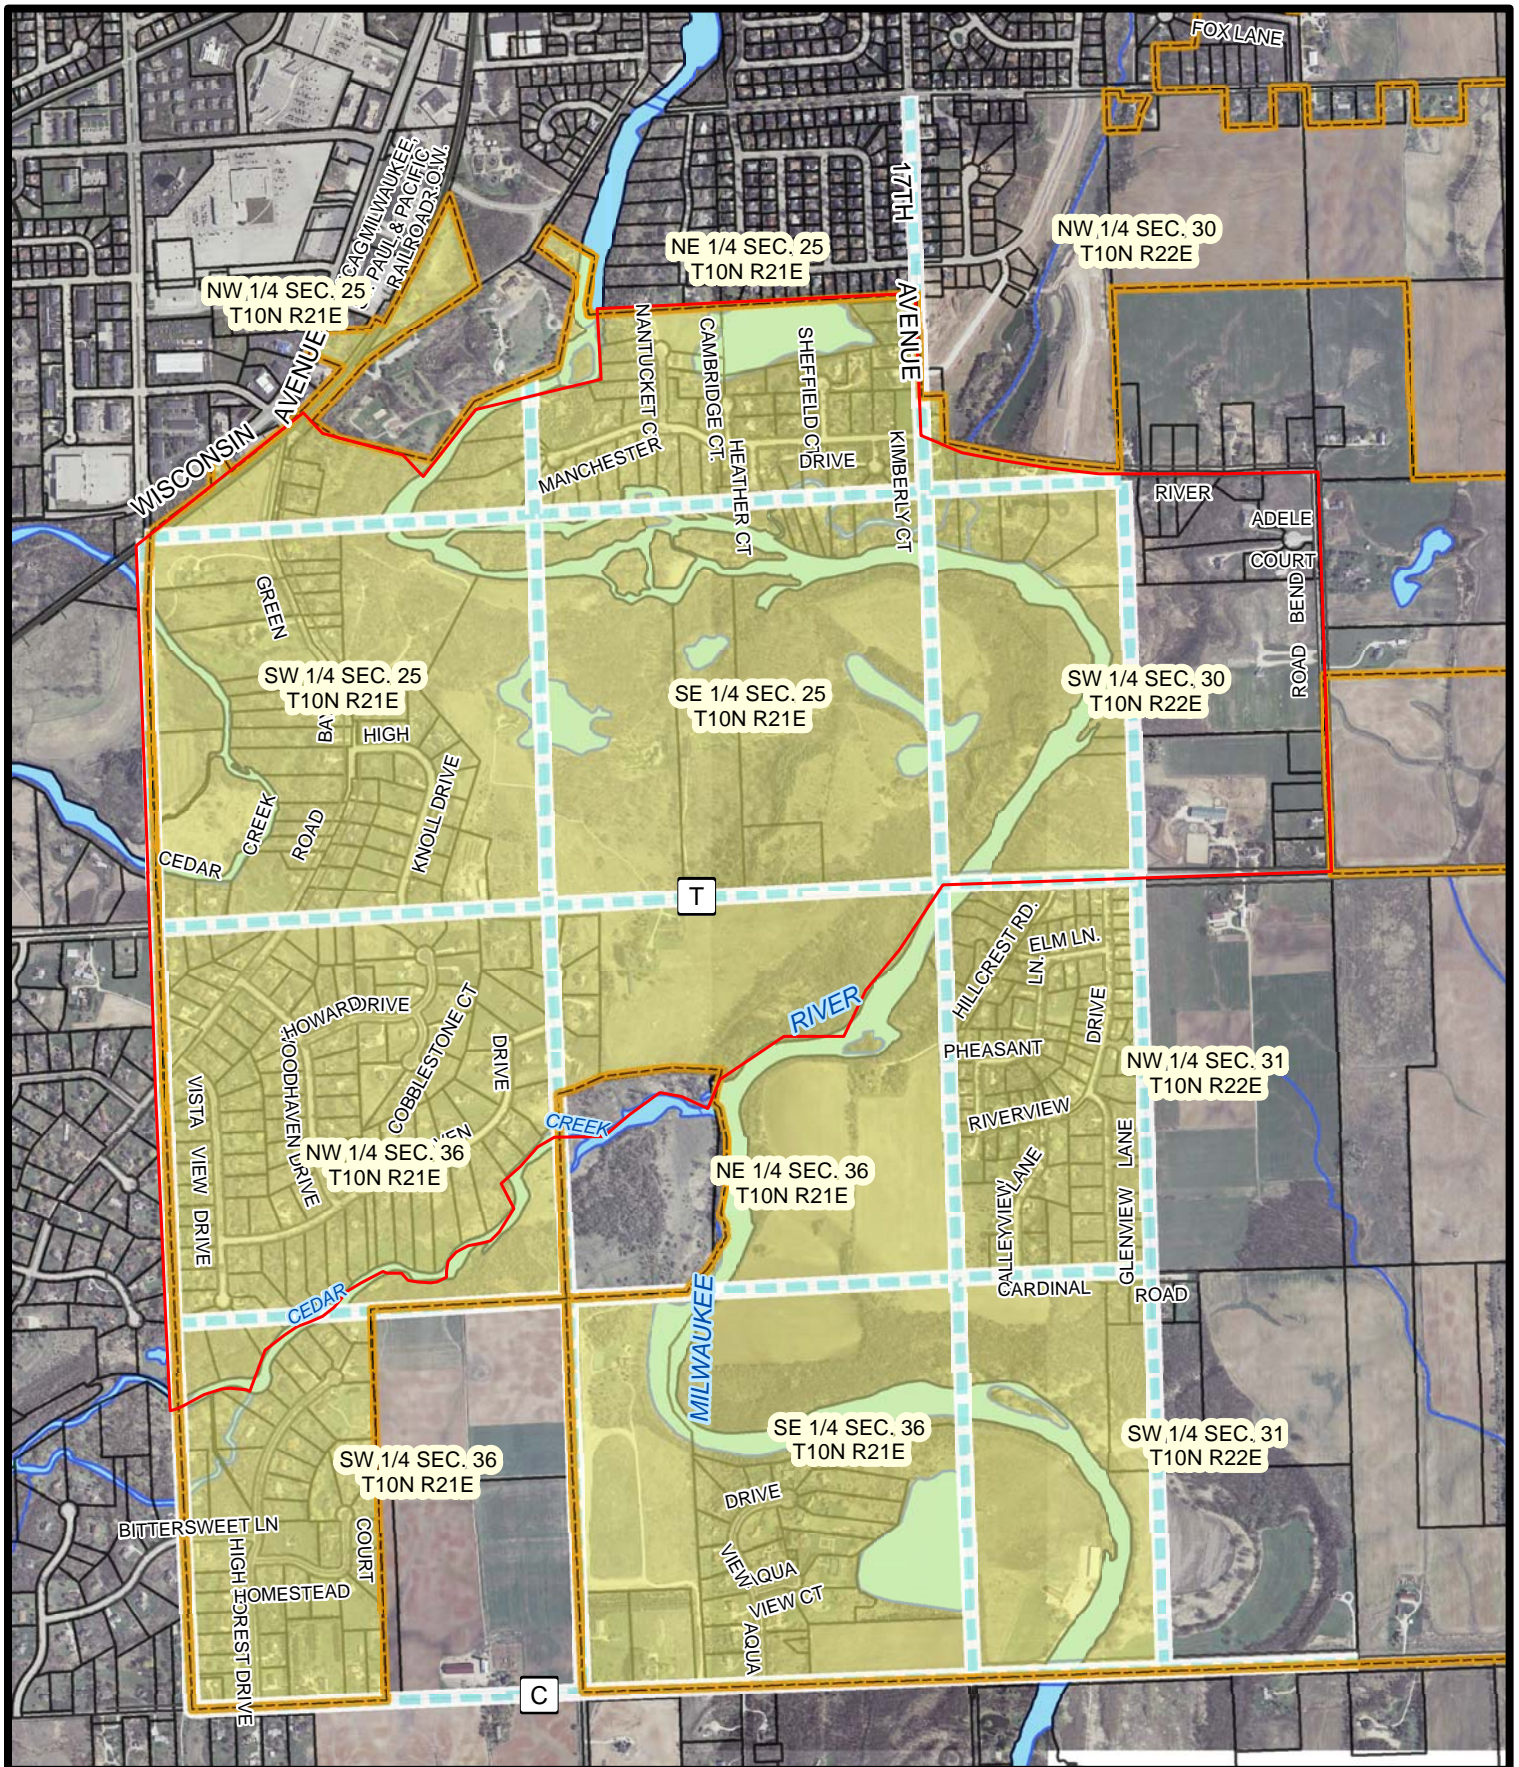

TOWN OF GRAFTON FIREARM NON-DISCHARGE AREA

Legend

- Town of Grafton Limits
- - - 1/4 Sections in No-Discharge Area
- No-Discharge Area Limits

— No firearms discharge within the red boundary per Town of Grafton Ordinance 2

1 inch = 1,300 feet
 0 650 1,300 Feet